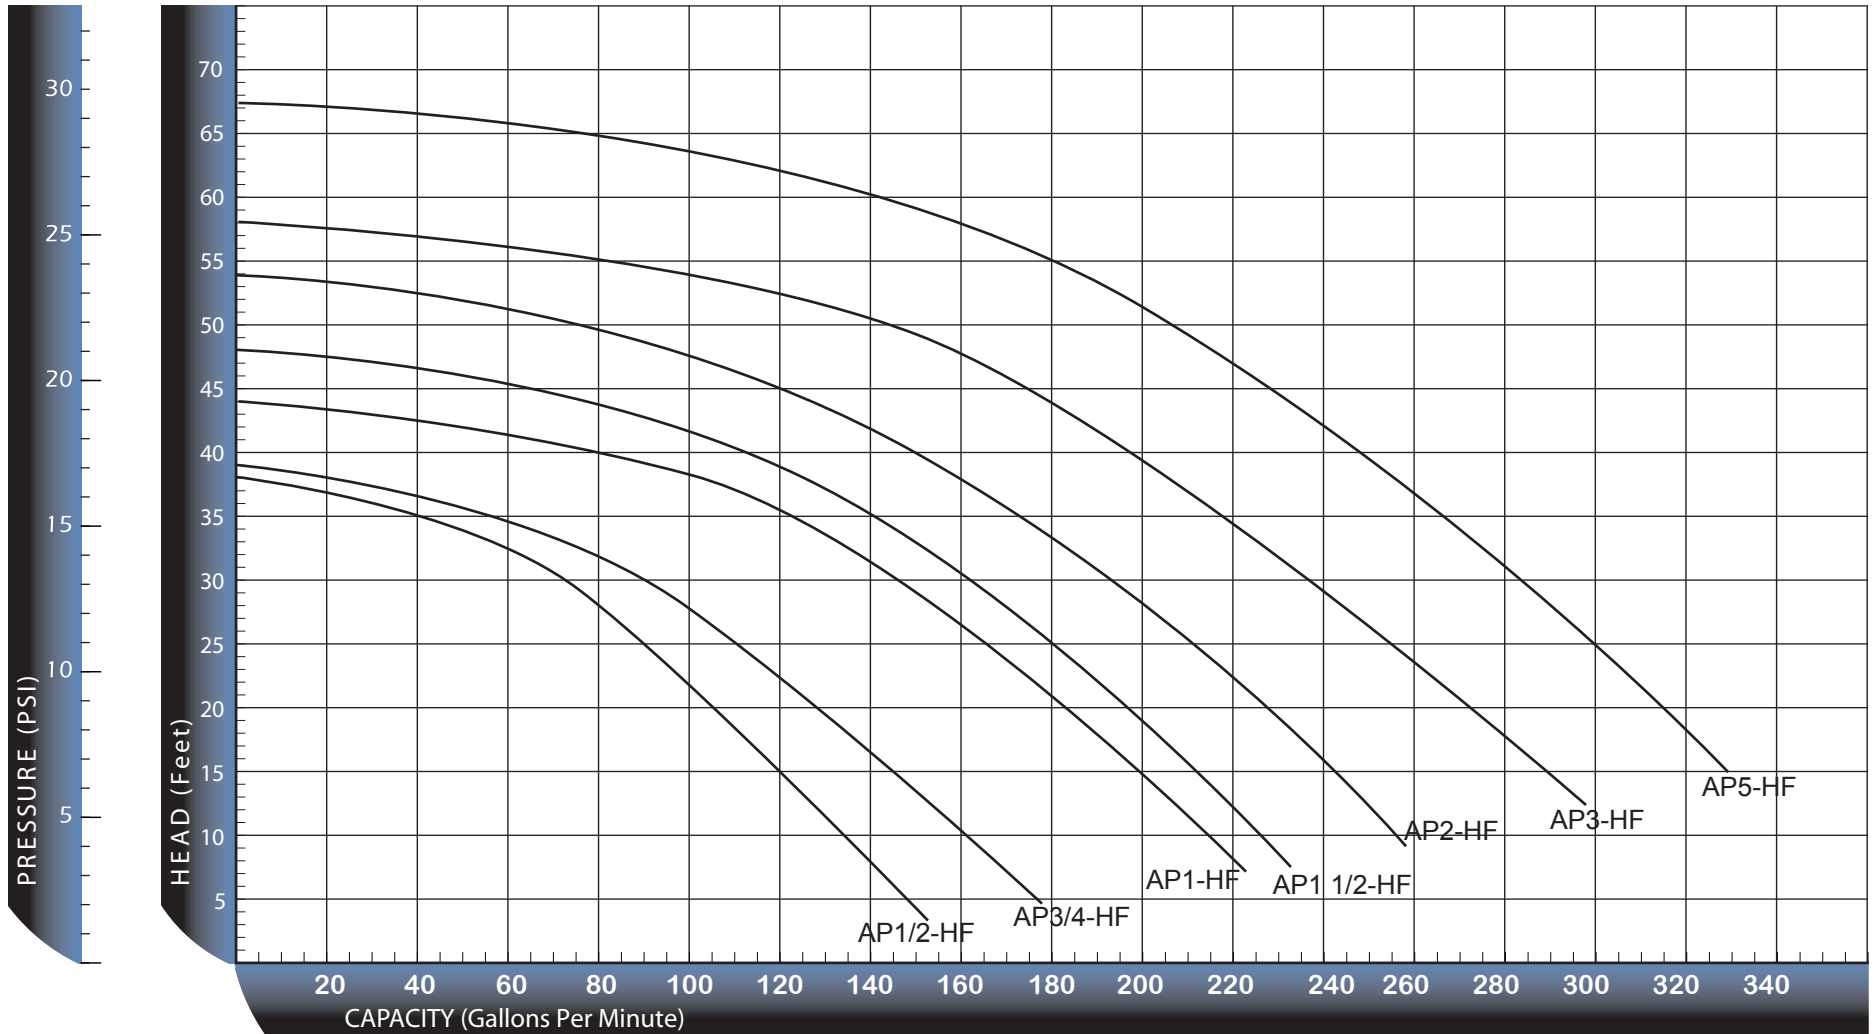

Model: ArtesianPro High Flow  
HP: 3/4 - 5  
RPM: 3450  
Date: 11/30/2010

For performance that's OFF THE CHARTS of ordinary pumps!

Ambient Clear Water SP GR 1.0