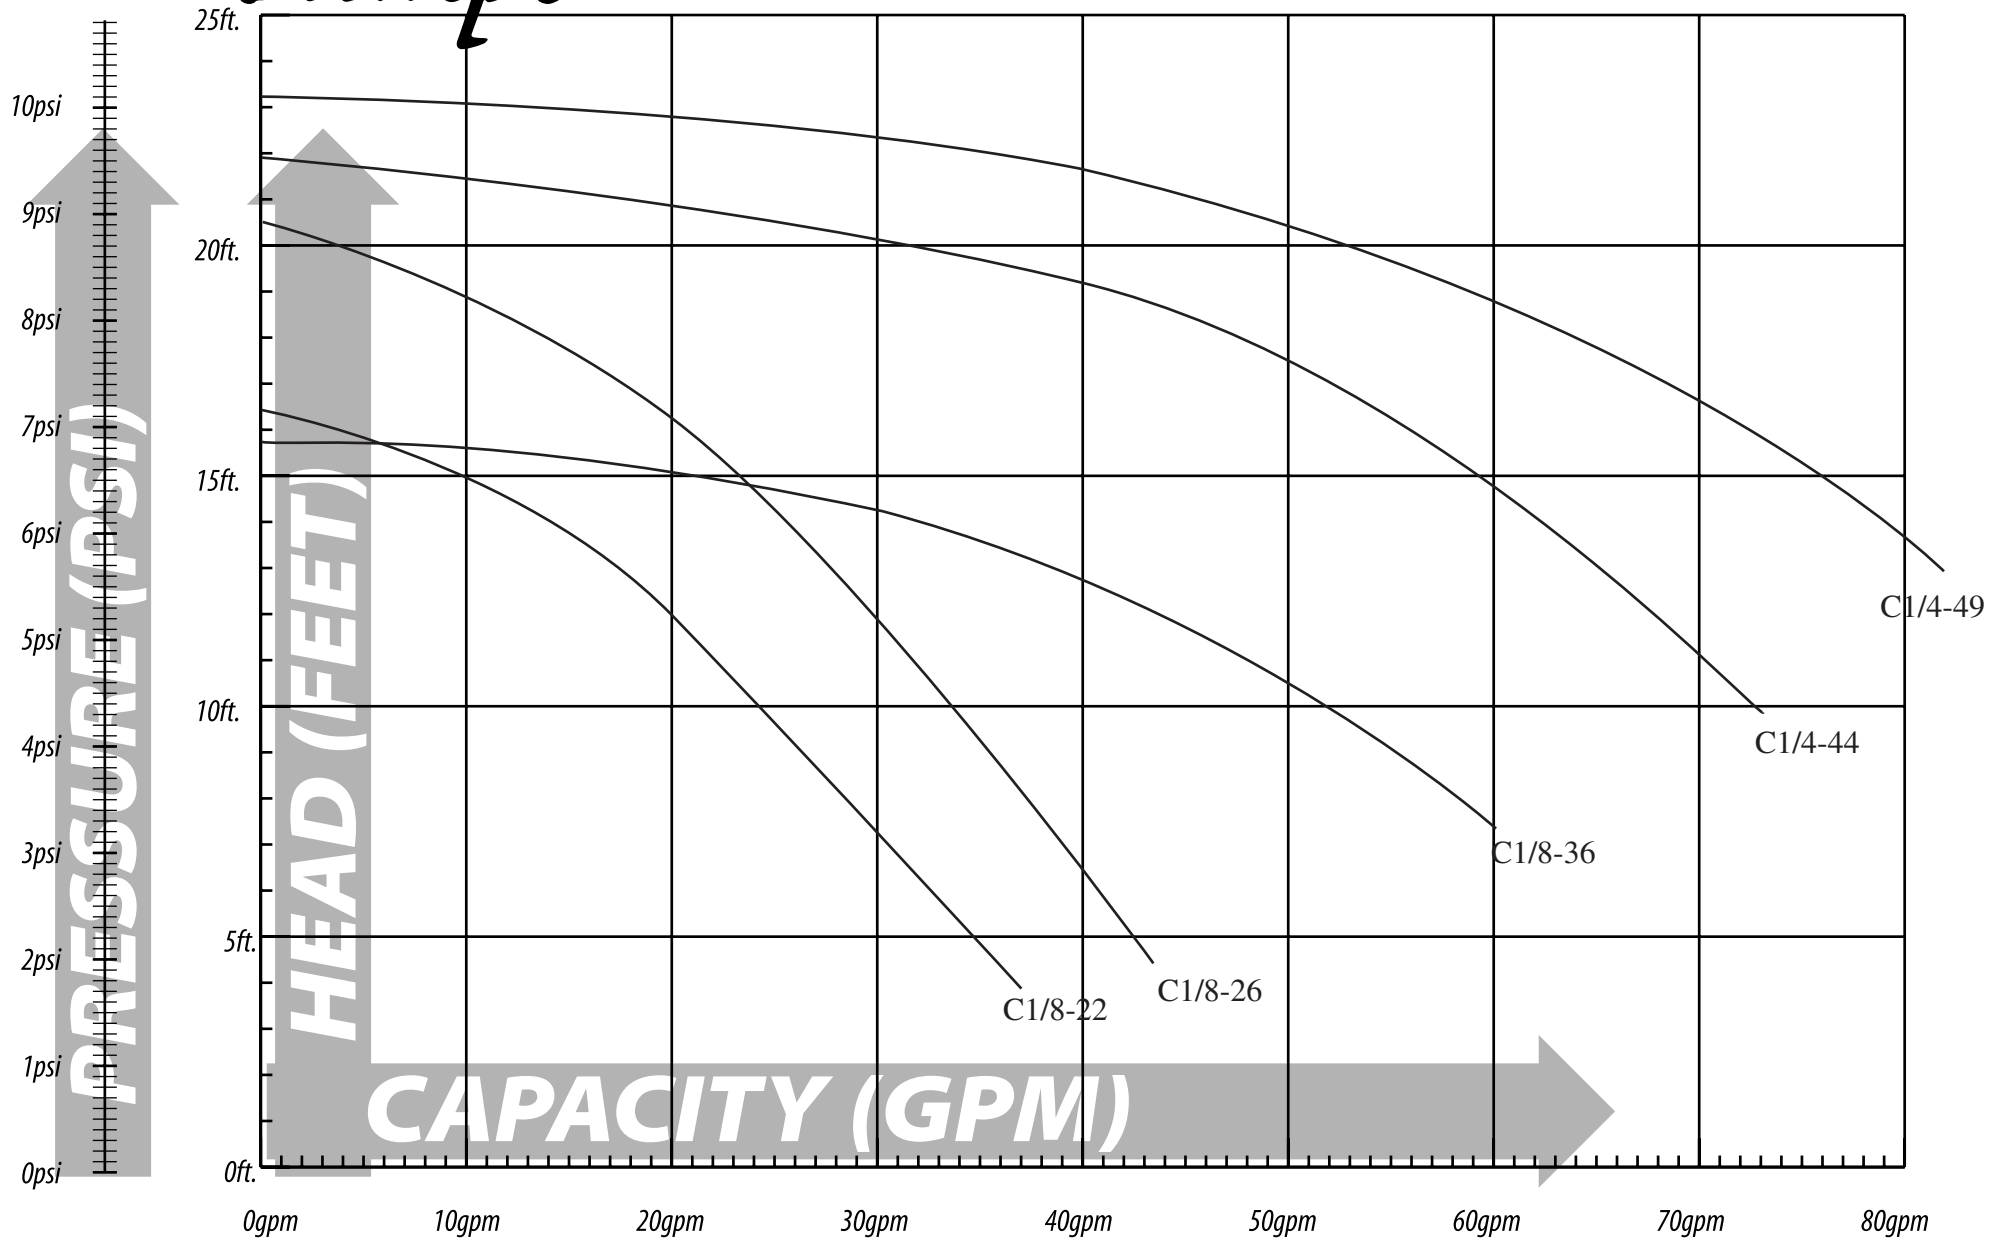

# PerformancePro Pumps

For performance that's **OFF THE CHART** of ordinary pumps!

Figure Number: C100-F

Date: 4/4/00

Pump Model: Cascade

Impeller: Various

Horsepower: 1/8-1/4

RPM: 1725

Ambient Clear Water SP GR 1.0