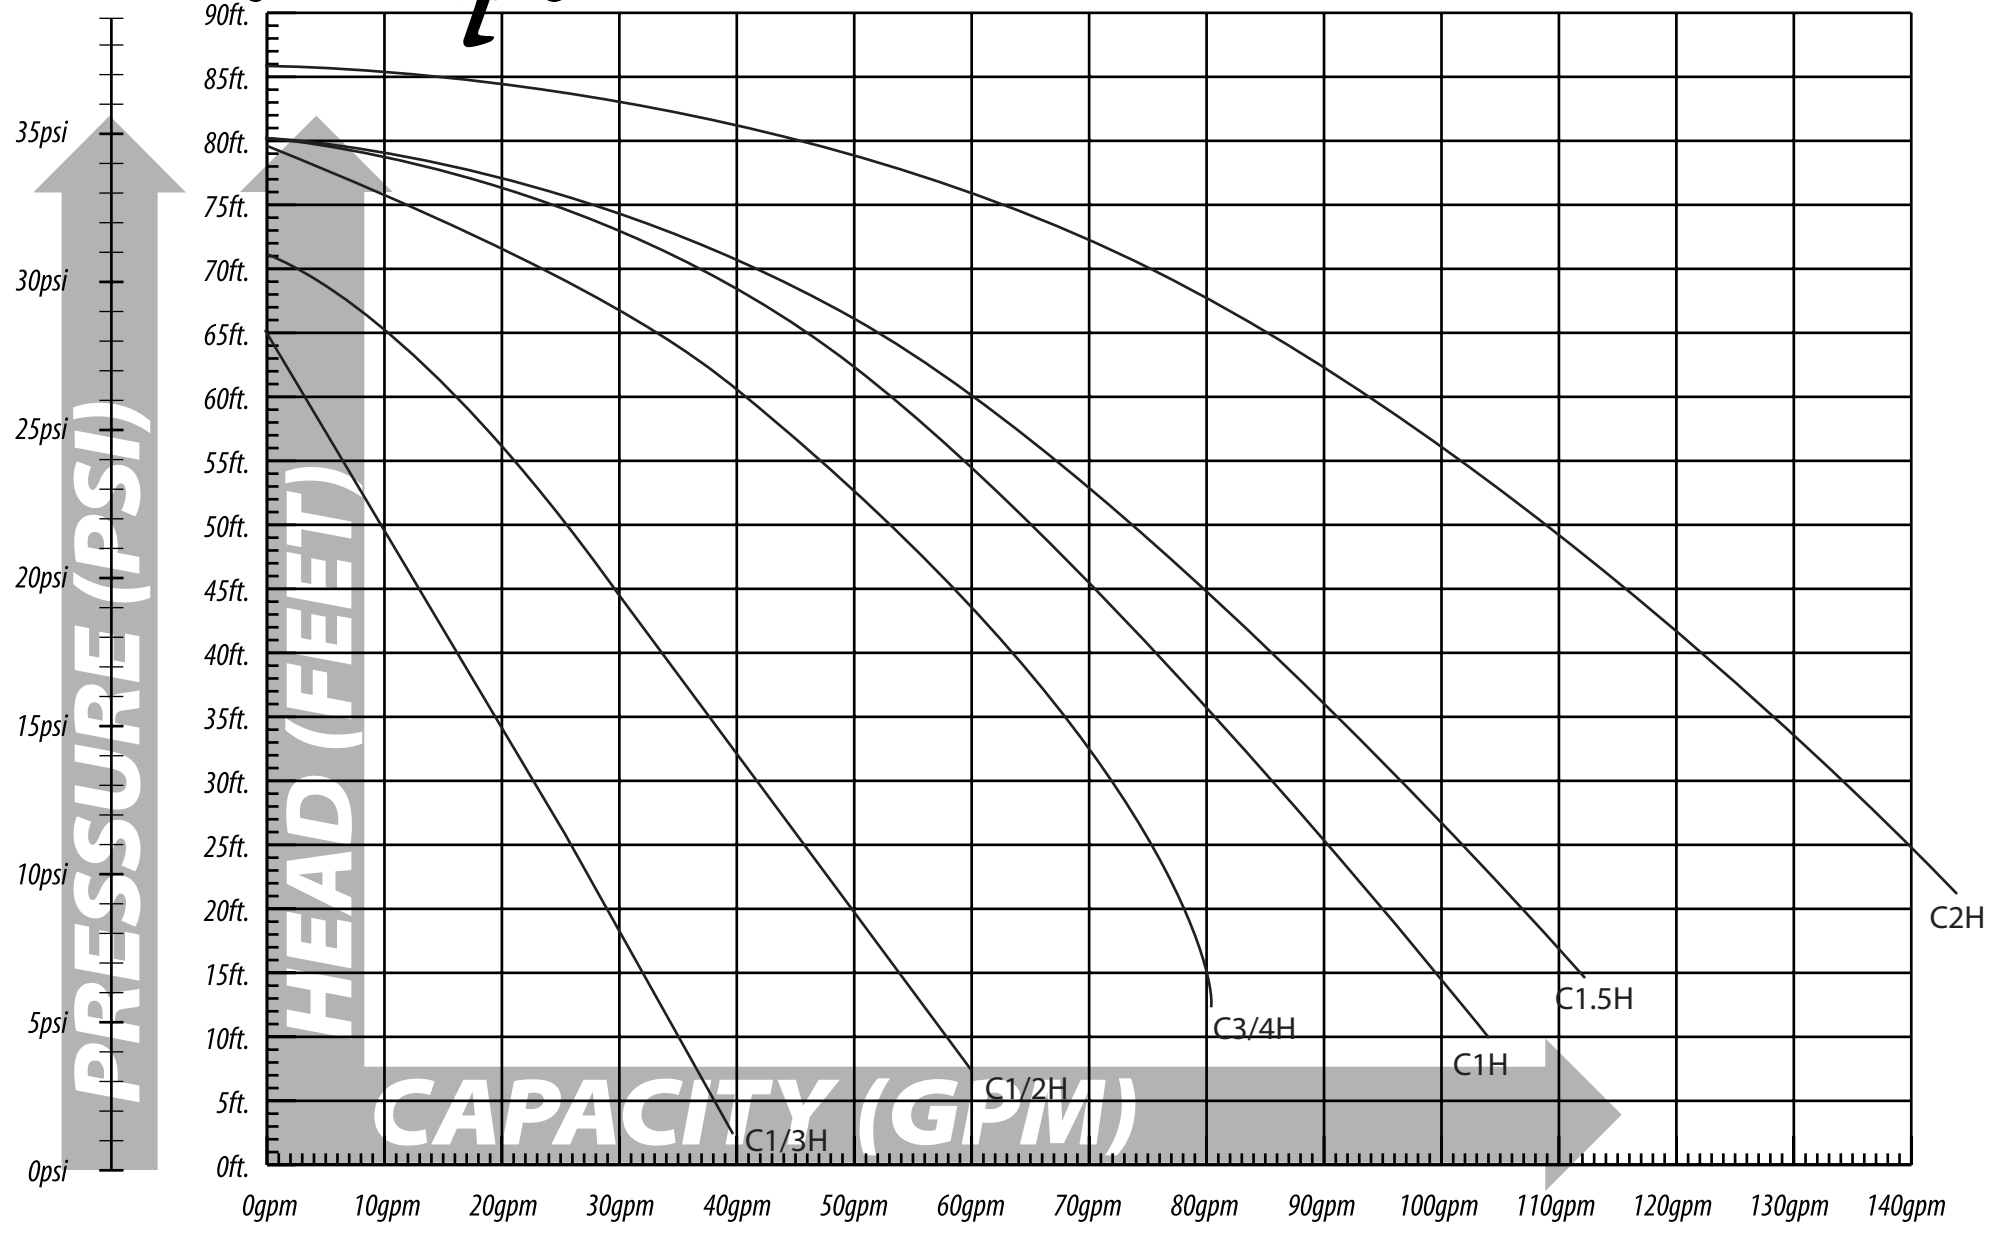

PerformancePro Pumps

For performance that's OFF THE CHART of ordinary pumps!

Figure Number: C200-F

Date: 12/3/2010

Pump Model: Cascade

Impeller: Various

Horsepower: 1/3-2

RPM: 3450

Ambient Clear Water SP GR 1.0